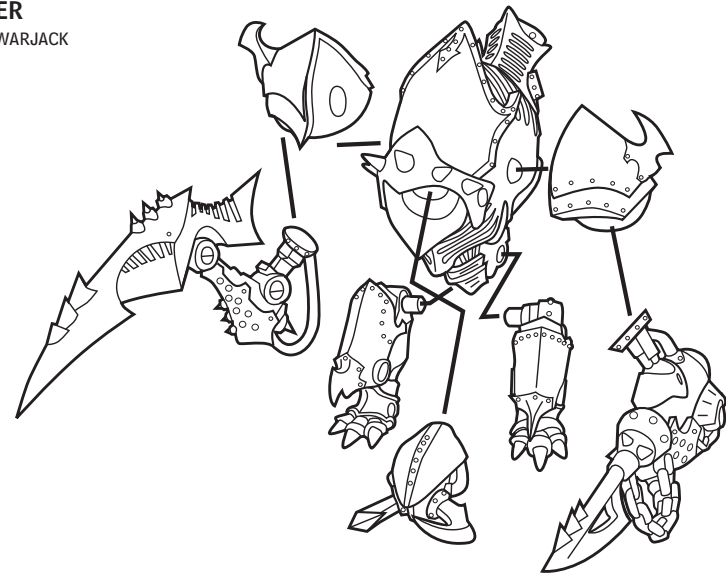

CRYX BATTLEGROUP

BANE WITCH AGATHIA
WARCASTER

REAPER
HEAVY WARJACK

DEATHRIPPER
LIGHT WARJACK

SLAYER
HEAVY WARJACK